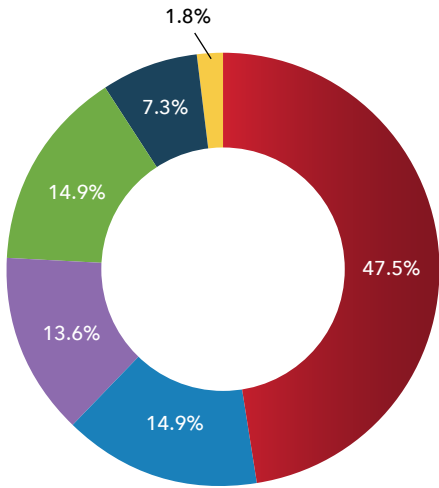

QUICK

POLL

NOVEMBER 2021

WHAT IS THE MAKEUP OF YOUR MARKETING STAFF?

HOW MANY EMPLOYEES ARE ON YOUR MARKETING STAFF, INCLUDING MANAGERS?

- Five or more
- Four
- Three
- Two
- One
- Marketing is an add-on function of other jobs/there is no dedicated marketing staff.

HOW WOULD YOU DESCRIBE THE MAKEUP OF YOUR COLLEGE'S MARKETING STAFF? (SELECT ALL THAT APPLY)

NCMPR'S monthly Quick Poll is provided as a benefit to members. Results from the November 2021 survey are based on responses from 221 NCMPR members from 198 colleges.