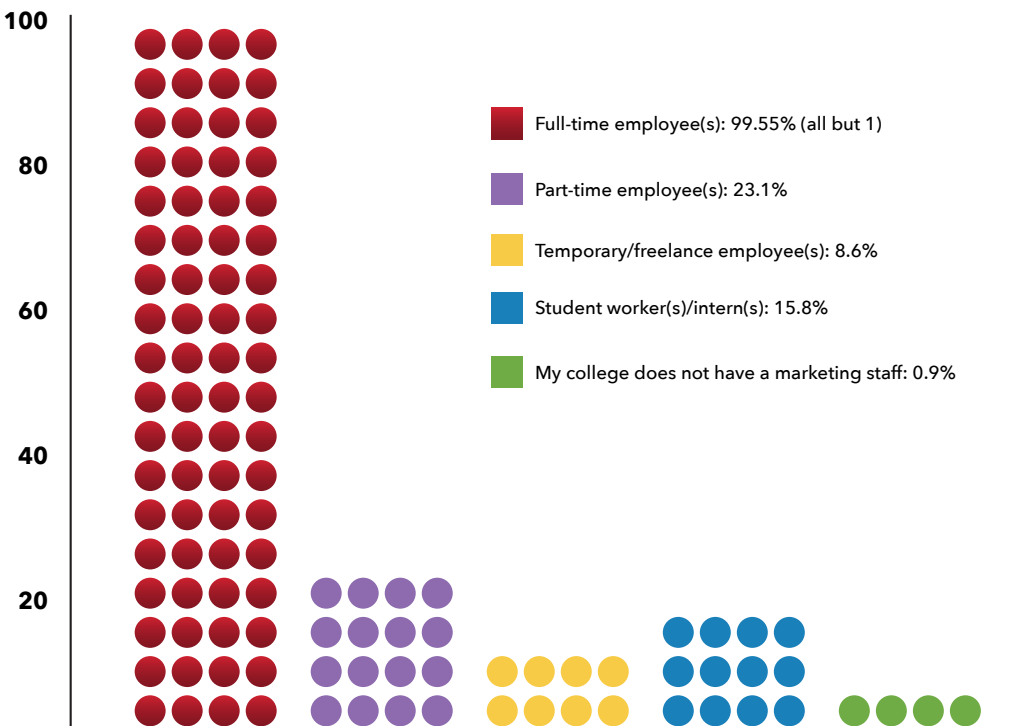

QUICK

POLL

NOVEMBER 2021

WHAT IS THE MAKEUP OF YOUR MARKETING STAFF?

HOW MANY EMPLOYEES ARE ON YOUR MARKETING STAFF, INCLUDING MANAGERS?

- Five or more
- Four
- Three
- Two
- One
- Marketing is an add-on function of other jobs/there is no dedicated marketing staff.

HOW WOULD YOU DESCRIBE THE MAKEUP OF YOUR COLLEGE'S MARKETING STAFF? (SELECT ALL THAT APPLY)

NCMPR'S monthly Quick Poll is provided as a benefit to members. Results from the November 2021 survey are based on responses from 221 NCMPR members from 198 colleges.